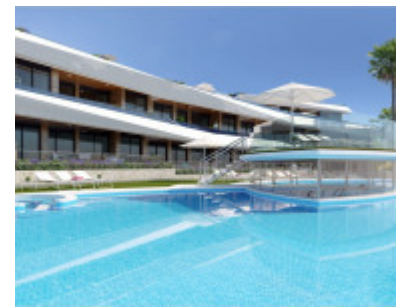

GRUPO AVENTA REAL ESTATE
www.grupo-aventa.com

FANTASTIC APARTMENT IN LOS ARENALES DEL SOL, ELCHE - 3029

310000 €

Type: **Apartments**
Category: **New**
Area: **102.00 m²**
Bedrooms: **3**
Bathroom: **2**
City: **Elche**
Location: **Costa Blanca**

- 1 km to the sea
- Garages or private Parking
- Parking
- Community pool
- Terrace

Spain, Torreveija
Tel: +34 665 324 941