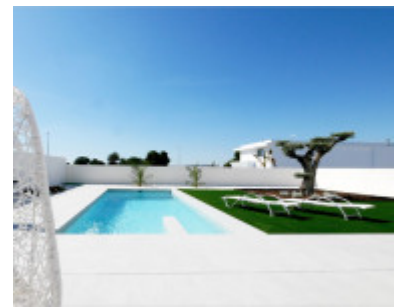

# 459000 €

Type: **Villa**  
Category: **New**  
Area: **263.00 m<sup>2</sup>**  
Bedrooms: **4**  
Bathroom: **4**  
City: **Benijofar**  
Location: **Costa Blanca**

- Garages or private Parking
- Parking
- Private pool