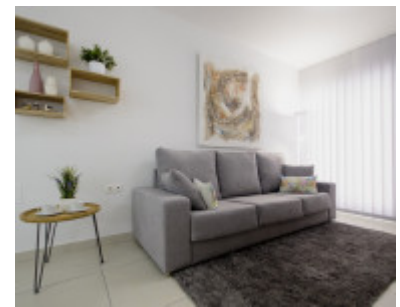

GRUPO AVENTA REAL ESTATE
www.grupo-aventa.com

MODERN APARTMENT IN LA MARINA - 2474

128000 €

Type: **Apartments**
Category: **New**
Area: **73.00 m²**
Bedrooms: **2**
Bathroom: **2**
City: **Elche**
Location: **Costa Blanca**